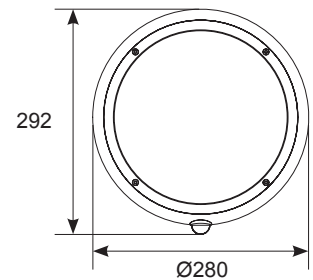

Mini Vision 3 LED

Supplied c/w Integral Driver and 3 Trim Designs

AVIMLED/GR/PIR

AVIMLED/SG/PIR - Fitted with Louvred Eyelid

AVIMLED/W - Fitted with Plain Eyelid

- IP65 polycarbonate LED luminaire for external applications
- Each fitting supplied with plain, louvred eyelid and plain eyelid covers
- Exceeds performance of CFL equivalents
- Integral die-cast aluminium heatsink provides thermally managed high performance
- LED lifespan L70 36,000 hours
- Non-dimmable

Max 8 metres
8 seconds to 5 minutes
2 to 2000 LUX

LED Information

Total (Watts)	9W
Lumens Delivered	797lm
Lm/W	89lm*
CRI	Ra 80
CCT	4000K
Input	230V
Hertz	50/60Hz
Operating Temp	-10°C to 50°C

* Please note that Lm/W rating reduces for eyelid versions