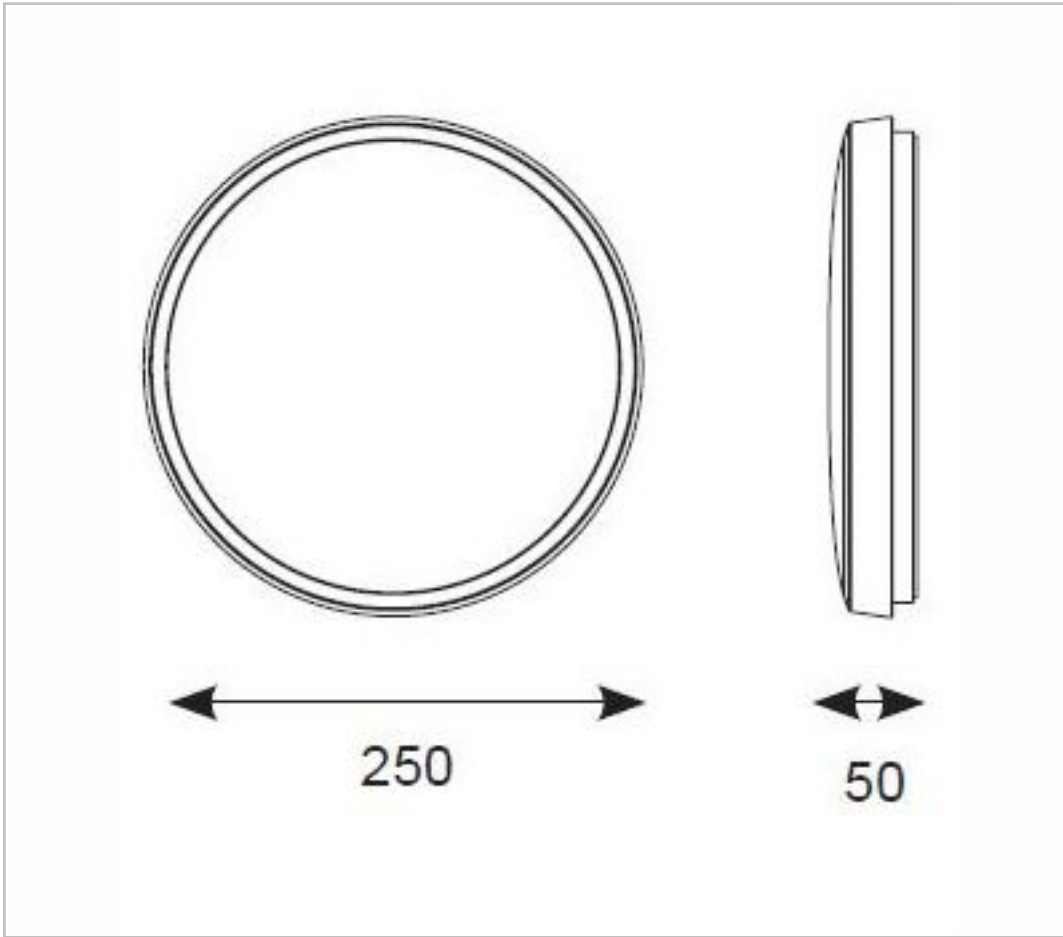

Datasheet generated from <http://www.electrika.com> last updated Thursday, September 20, 2018 1:30:47 PM