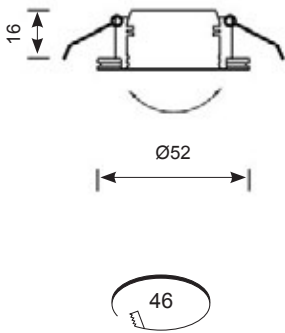

- Micro recessed adjustable downlight with 40° tilt angle.
- Multiple uses, including general downlighting, retail, cabinets and furniture applications
- LED lifespan L70 50,000 hours

Note: Provision should be made for fitting of driver due to minimal cut-out diameter

AIGLED/CW

AIGLED/WW

AIGLED/CW/W

AIGLED/WW/W

LED Information

Total (Watts)	3W
Lumens Delivered	
Cool White	94lm
Warm White	84lm
Lm/W Cool White	31lm
Lm/W Warm White	28lm
Beam Angle	19°
CRI	Ra 80
CCT	4000K
	3000K
Input	700mA
Hertz	50/60Hz
Operating Temp	-20°C to 50°C