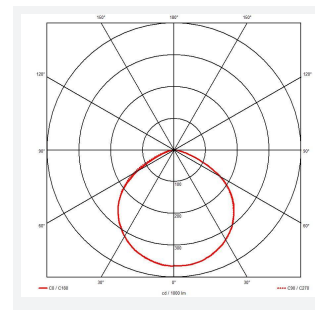

# Eden

Eden Floodlight 100W Cool White  
Code: AEDELED100/CW

|               |                      |
|---------------|----------------------|
| Category      | Floodlights          |
| Application   | Outdoor, Residential |
| Specification | Performance          |

| GENERAL INFORMATION |              |
|---------------------|--------------|
| Wattage             | 100W         |
| Lumens Delivered    | 11000lm      |
| Lm/W                | 113lm/W      |
| Beam Angle          | 110          |
| CRI                 | 80           |
| CCT                 | 4000K        |
| Input               | 220/240V     |
| Operating Temp      | -20°C - 40°C |
| SDCM                | 6            |