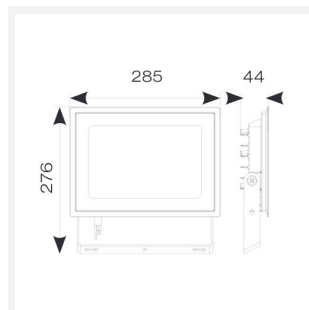

# Eden

Eden Floodlight 100W Cool White  
Code: AEDELED100/CW

|               |                      |
|---------------|----------------------|
| Category      | Floodlights          |
| Application   | Outdoor, Residential |
| Specification | Performance          |

| GENERAL INFORMATION |              |
|---------------------|--------------|
| Wattage             | 100W         |
| Lumens Delivered    | 11000lm      |
| Lm/W                | 113lm/W      |
| Beam Angle          | 110          |
| CRI                 | 80           |
| CCT                 | 4000K        |
| Input               | 220/240V     |
| Operating Temp      | -20°C - 40°C |
| SDCM                | 6            |