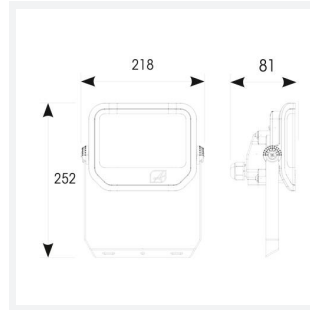

PRODUCT FEATURES

- Modern slimline LED floodlight with sleek unique design suitable for residential and commercial applications
- CCT selectable between 3000K, 4000K and 6000K
- Loop-in, loop-out junction back on the rear of the fitting
- Bracket design allows installation without removing mounting bracket
- Die-cast construction and heat sink design providing optimised thermal characteristics for optimum LED life and performance
- Plug and play PIR complete with manual override facility
- Pre-installed breathable gland prevents internal moisture accumulation
- Black textured paint finish

Light Source	LED
Colour / Finish	Black
IP Rating	IP65
Class Protection	1
Internal / External	Internal / External
Surface / Recessed / Suspended	Wall
Lumen Depreciation	L70 60,000h
Warranty (Years)	6
CE Mark	Yes
Height	251.5 mm