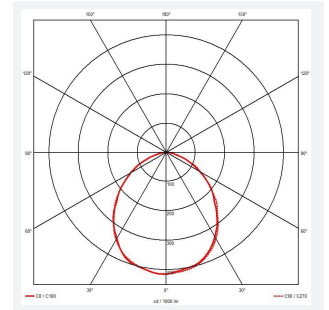

PRODUCT FEATURES

- Modern slimline LED floodlight with sleek unique design suitable for residential and commercial applications
- CCT selectable between 3000K, 4000K and 6000K
- Loop-in, loop-out junction back on the rear of the fitting
- Bracket design allows installation without removing mounting bracket
- Die-cast construction and heat sink design providing optimised thermal characteristics for optimum LED life and performance
- Plug and play PIR complete with manual override facility
- Pre-installed breathable gland prevents internal moisture accumulation
- Black textured paint finish

GENERAL INFORMATION

Wattage	50W
Lumens Delivered	4600lm (4000K)
Lm/W	98lm/W (4000K)
Beam Angle	90
CRI	80
CCT	3000/4000/6000K
Input	220/240V
Operating Temp	-20°C - 40°C
SDCM	6
Energy efficiency class	E

TECHNICAL INFORMATION

Light Source	LED
Colour / Finish	Black
IP Rating	IP65
Class Protection	1
Internal / External	Internal / External
Surface / Recessed / Suspended	Wall
Lumen Depreciation	L70 60,000h
Warranty (Years)	6
CE Mark	Yes
Height	251.5 mm