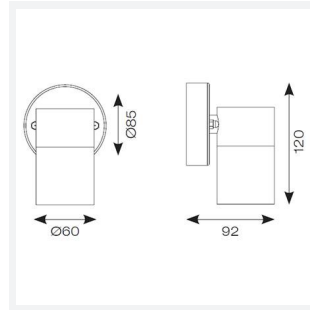

Acero Directional

Acero Directional Wall Light Black
Code: AACERO/WLD/BLK

Category	Wall Lights
Application	Outdoor, Residential
Specification	Architectural

PRODUCT FEATURES

- 316L Marine grade stainless steel directional wall light
- Stainless steel, black and copper finishes available
- Discrete PIR option available
- Option to add OCTO Connected by WiZ GU10 lamp

GENERAL INFORMATION	
Wattage	50W
Input	220/240V
Operating Temp	-10°C - 40°C

TECHNICAL INFORMATION	
Light Source	GU10
Colour / Finish	Black
IP Rating	IP44
Class Protection	1
Internal / External	External
Surface / Recessed / Suspended	Wall
Warranty (Years)	2
CE Mark	Yes
Diameter	60 mm
Height	120 mm