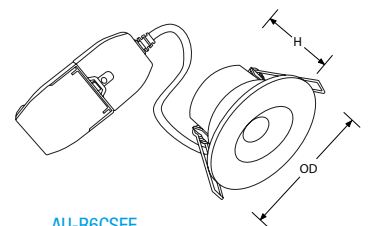

## Colour Switchable Fixed Fire Rated Downlight

- Fitted with FastRFix™ connector for ease of installation and circuit testing
- Loop in loop out push-fit wiring terminals
- Colour switchable between 3000K, 4000K and 5700K
- Low profile design for shallow ceiling voids (50mm)
- Supplied with white IP65 polycarbonate bezel
- Insulation coverable
- Patented fire rated downlight without intumescent
- Fire, acoustic and air leakage rated
- Tested in 30, 60 and 90 minute solid timber joist, plus 30 minute i-joists and metal web joist

### FASTRFIX™

Push-Fit Wiring  
Terminals

Colour Switchable

4000K

Cat. No.	Watts	Colour	Lumens	lm/W	Beam	Cutout [Ø]
<b>R6CS™ Colour Switchable Triac Dimmable Fixed (IP65 when used with IP65 Bezel)</b>						
<b>AU-R6CSFF</b>	6W	3000-5700K	620lm	103	60°	70mm

Recess Depth 50mm

**AU-R6CSFF**  
(H) 50mm Height  
(OD) 88mm Overall (Ø)