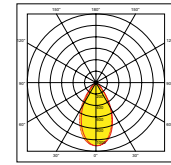

### FASTRFIX™

Push-Fit Wiring  
Terminals

Colour Switchable

4000K

Cat. No.	Watts	Colour	Lumens	lm/W	Beam	Cutout [Ø]
<b>R6CS™ Colour Switchable Triac Dimmable Fixed (IP65 when used with IP65 Bezel)</b>						
<b>AU-R6CSFF</b>	6W	3000-5700K	620lm	103	60°	70mm