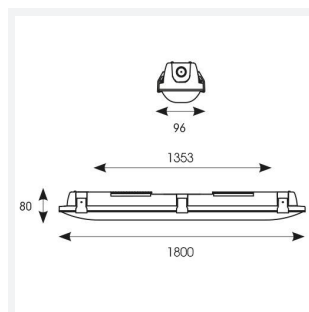

# Tornado EVO

Tornado EVO CCT Multi Wattage 1800mm  
Code: ATORE6/1

Category	Battens and Weatherproofs
Application	Ancillary, Commercial, Education, Healthcare, Hospitality, Industrial, Retail
Specification	Performance