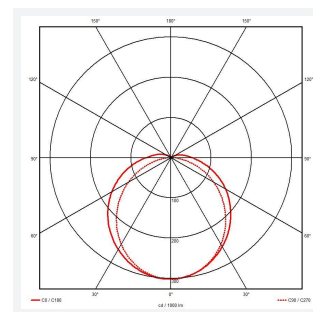

PRODUCT FEATURES

- IP65 non-corrosive batten suitable for industrial applications and ancillary areas
- CCT selectable between 4000K, 5000K and 6500K and power selectable; offering a choice of 2 outputs, in one luminaire
- LED performance allows point-to-point replacement of existing fluorescent luminaires
- Whole luminaire illuminates during emergency operation rather than a small area, allowing less emergency versions required on an installation
- High efficiency up to 160 Lm/W
- Slim sloped diffuser design creates sleek appearance and offers greater light distribution
- Lockable heavy-duty stainless steel clips supplied as standard for added safety and security

GENERAL INFORMATION	
Wattage	35W/70W
Lumens Delivered	5400lm - 10800lm (4000K)
Lm/W	160lm/W (4000K)
Beam Angle	120
CRI	80
CCT	4000/5000/6500K
Input	220/240V
Operating Temp	-20°C - 40°C
SDCM	6
Energy efficiency class	D

TECHNICAL INFORMATION	
Light Source	LED
Colour / Finish	Grey
IP Rating	IP65
Class Protection	1
Internal / External	Internal / External
Surface / Recessed / Suspended	Ceiling, Suspended
Lumen Depreciation	L80 72,000h
Warranty (Years)	5
CE Mark	Yes
Height	80 mm