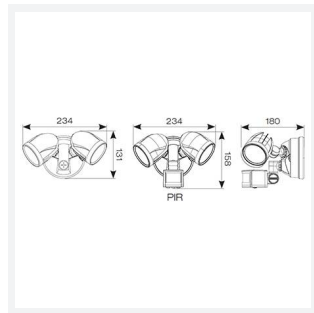

PRODUCT FEATURES

- Flexible, compact and economic aluminium LED twin head floodlight suitable for residential applications
- Selectable CCT between 3000K, 4000K and 6000K
- Non-dimmable
- Twin adjustable heads provide greater flexibility and coverage
- PIR versions complete with 8hr manual override facility

GENERAL INFORMATION	
Wattage	25W
Lumens Delivered	2600lm (4000K)
Lm/W	106lm/W (4000K)
Beam Angle	90
CRI	80
CCT	3000/4000/6000K
Input	220/240V
Operating Temp	-20°C - 45°C
SDCM	6
UGR	30

TECHNICAL INFORMATION	
Light Source	LED
Colour / Finish	Black
IP Rating	IP65
Class Protection	1
Internal / External	Internal / External
Surface / Recessed / Suspended	Wall
Lumen Depreciation	L70 54,000h
Warranty (Years)	3
CE Mark	Yes
Height	131 mm