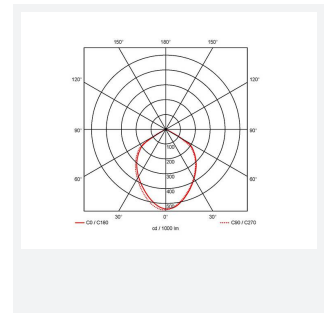

Zeker

Zeker CCT Security Light Black Code: AZEKER/BL

Category	Floodlights
Application	Ancillary, Commercial, Education, Healthcare, Hospitality, Industrial, Outdoor, Residential, Retail
Specification	Architectural

PRODUCT FEATURES

- Flexible, compact and economic aluminium LED twin head floodlight suitable for residential applications
- Selectable CCT between 3000K, 4000K and 6000K
- Non-dimmable
- Twin adjustable heads provide greater flexibility and coverage
- PIR versions complete with 8hr manual override facility

GENERAL INFORMATION	
Wattage	25W
Lumens Delivered	2600lm (4000K)
Lm/W	106lm/W (4000K)
Beam Angle	90
CRI	80
CCT	3000/4000/6000K
Input	220/240V
Operating Temp	-20°C - 45°C
SDCM	6
UGR	30

TECHNICAL INFORMATION	
Light Source	LED
Colour / Finish	Black
IP Rating	IP65
Class Protection	1
Internal / External	Internal / External
Surface / Recessed / Suspended	Wall
Lumen Depreciation	L70 54,000h
Warranty (Years)	3
CE Mark	Yes
Height	131 mm