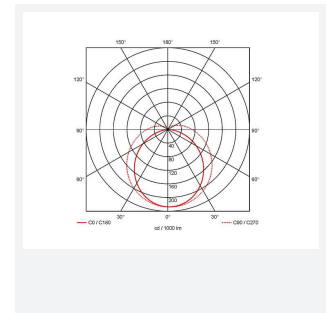

@ansell_lighting

ansellighting

Ansell Lighting

ansell_lighting

Topline EVO

Topline EVO CCT Multi Wattage 1200mm

Code: ATLEVO4

Category	Battens and Weatherproofs
Application	Ancillary, Commercial, Education, Healthcare, Industrial, Retail
Specification	Performance

PRODUCT FEATURES

- High performance, multi-wattage LED CCT batten suitable for industrial and multi-purpose applications
- High efficiency up to 140 lm/W
- Excellent light uniformity through high transmittance polycarbonate diffuser
- Innovative spring clip gear tray release aids fast and easy installation
- Selectable CCT between 3000K, 4000K and 5700K
- Power selectable; offering high and low output option in each length
- Instant light output with unlimited switching
- Self-test, lithium emergency option

GENERAL INFORMATION

Wattage	18W - 31W
Lumens Delivered	2500lm - 4300lm (4000K)
Lm/W	140lm/W
Beam Angle	105/140
CRI	80
CCT	3000/4000/5700K
Input	220/240V
Operating Temp	-10°C - 40°C
SDCM	6
UGR	24

TECHNICAL INFORMATION

Light Source	LED
Colour / Finish	White
IP Rating	IP20
Class Protection	1
Internal / External	Internal
Surface / Recessed / Suspended	Ceiling, Suspended
Lumen Depreciation	L70 54,000h
Warranty (Years)	5
CE Mark	Yes
Height	69.5 mm