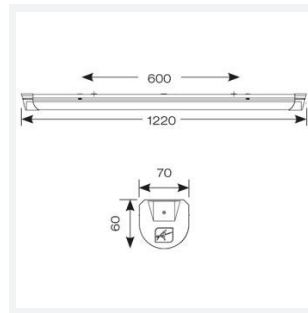

PRODUCT FEATURES

- High performance, multi-wattage LED CCT batten suitable for industrial and multi-purpose applications
- High efficiency up to 140 lm/W
- Excellent light uniformity through high transmittance polycarbonate diffuser
- Innovative spring clip gear tray release aids fast and easy installation
- Selectable CCT between 3000K, 4000K and 5700K
- Power selectable; offering high and low output option in each length
- Instant light output with unlimited switching
- Self-test, lithium emergency option

GENERAL INFORMATION

Wattage	18W - 31W
Lumens Delivered	2500lm - 4300lm (4000K)
Lm/W	140lm/W
Beam Angle	105/140
CRI	80
CCT	3000/4000/5700K
Input	220/240V
Operating Temp	-10°C - 40°C
SDCM	6
UGR	24

TECHNICAL INFORMATION

Light Source	LED
Colour / Finish	White
IP Rating	IP20
Class Protection	1
Internal / External	Internal
Surface / Recessed / Suspended	Ceiling, Suspended
Lumen Depreciation	L70 54,000h
Warranty (Years)	5
CE Mark	Yes
Height	69.5 mm