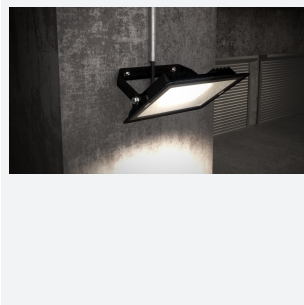

Eden

Eden Floodlight 70W Cool White
Code: AEDELED70/CW

Category	Floodlights
Application	Outdoor, Residential
Specification	Performance

PRODUCT FEATURES

- Compact and economic aluminium LED floodlight suitable for semi commercial applications
- PIR versions complete with manual override facility (10W-50W only)
- Polycarbonate spike accessory allowing installation into lawn and garden applications (10W-30W only)
- Bracket design allows installation without removing mounting bracket
- Pre-wired with 1 metre of rubber insulated cable for ease of installation
- Non-dimmable

GENERAL INFORMATION	
Wattage	70W
Lumens Delivered	7000lm
Lm/W	100lm/W
Beam Angle	110
CRI	80
CCT	4000K
Input	220/240V
Operating Temp	-20°C - 40°C
SDCM	6

TECHNICAL INFORMATION	
Light Source	LED
Colour / Finish	Black
IP Rating	IP65
Class Protection	1
Internal / External	Internal / External
Surface / Recessed / Suspended	Wall
Lumen Depreciation	L90 36,000h
Warranty (Years)	3
CE Mark	Yes