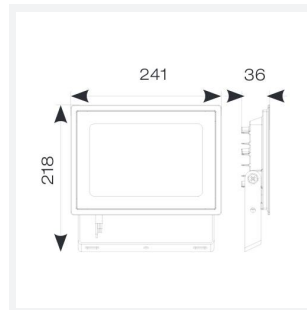

Eden

Eden Floodlight 70W Cool White
Code: AEDELED70/CW

Category	Floodlights
Application	Outdoor, Residential
Specification	Performance

PRODUCT FEATURES

- Compact and economic aluminium LED floodlight suitable for semi commercial applications
- PIR versions complete with manual override facility (10W-50W only)
- Polycarbonate spike accessory allowing installation into lawn and garden applications (10W-30W only)
- Bracket design allows installation without removing mounting bracket
- Pre-wired with 1 metre of rubber insulated cable for ease of installation
- Non-dimmable

GENERAL INFORMATION	
Wattage	70W
Lumens Delivered	7000lm
Lm/W	100lm/W
Beam Angle	110
CRI	80
CCT	4000K
Input	220/240V
Operating Temp	-20°C - 40°C
SDCM	6

TECHNICAL INFORMATION	
Light Source	LED
Colour / Finish	Black
IP Rating	IP65
Class Protection	1
Internal / External	Internal / External
Surface / Recessed / Suspended	Wall
Lumen Depreciation	L90 36,000h
Warranty (Years)	3
CE Mark	Yes