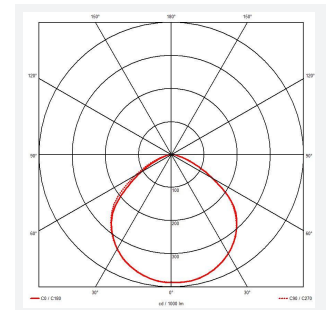

Eden

Eden Floodlight 70W Cool White
Code: AEDELED70/CW

Category	Floodlights
Application	Outdoor, Residential
Specification	Performance

PRODUCT FEATURES

- Compact and economic aluminium LED floodlight suitable for semi commercial applications
- PIR versions complete with manual override facility (10W-50W only)
- Polycarbonate spike accessory allowing installation into lawn and garden applications (10W-30W only)
- Bracket design allows installation without removing mounting bracket
- Pre-wired with 1 metre of rubber insulated cable for ease of installation
- Non-dimmable

GENERAL INFORMATION	
Wattage	70W
Lumens Delivered	7000lm
Lm/W	100lm/W
Beam Angle	110
CRI	80
CCT	4000K
Input	220/240V
Operating Temp	-20°C - 40°C
SDCM	6

TECHNICAL INFORMATION	
Light Source	LED
Colour / Finish	Black
IP Rating	IP65
Class Protection	1
Internal / External	Internal / External
Surface / Recessed / Suspended	Wall
Lumen Depreciation	L90 36,000h
Warranty (Years)	3
CE Mark	Yes