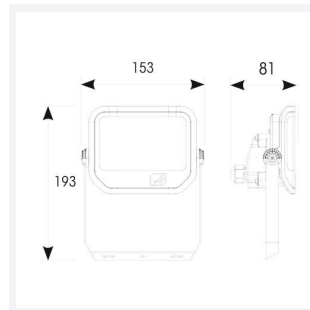

Telic

Telic CCT Floodlight 10W Black
Code: ATEL10/1/B

Category	Floodlights
Application	Commercial, Education, Healthcare, Hospitality, Industrial, Outdoor, Residential, Retail
Specification	Architectural

GENERAL INFORMATION	
Wattage	10W
Lumens Delivered	900lm (4000K)
Lm/W	90lm/W (4000K)
Beam Angle	90
CRI	80
CCT	3000/4000/6000K
Input	220/240V
Operating Temp	-20°C - 40°C
SDCM	6
Energy efficiency class	E

TECHNICAL INFORMATION	
Light Source	LED
Colour / Finish	Black
IP Rating	IP65
Class Protection	1
Internal / External	Internal / External
Surface / Recessed / Suspended	Wall
Lumen Depreciation	L70 60,000h
Warranty (Years)	6
CE Mark	Yes
Height	193 mm