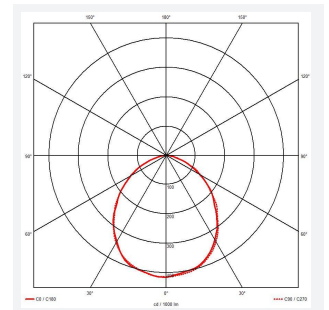

Telic

Telic CCT Floodlight 10W Black
Code: ATEL10/1/B

Category	Floodlights
Application	Commercial, Education, Healthcare, Hospitality, Industrial, Outdoor, Residential, Retail
Specification	Architectural

GENERAL INFORMATION	
Wattage	10W
Lumens Delivered	900lm (4000K)
Lm/W	90lm/W (4000K)
Beam Angle	90
CRI	80
CCT	3000/4000/6000K
Input	220/240V
Operating Temp	-20°C - 40°C
SDCM	6
Energy efficiency class	E

TECHNICAL INFORMATION	
Light Source	LED
Colour / Finish	Black
IP Rating	IP65
Class Protection	1
Internal / External	Internal / External
Surface / Recessed / Suspended	Wall
Lumen Depreciation	L70 60,000h
Warranty (Years)	6
CE Mark	Yes
Height	193 mm