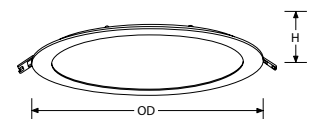

Excluding 6W

5 Year Warranty

L70 40,000hrs

1-10V, DALI and Triac dimmable options

Emergency option

Matt White finish

EN-PL18C

- [EN-PL06C](#)
(H) 20mm Height
(OD) 120mm Overall (Ø)
- [EN-PL09C](#)
(H) 20mm Height
(OD) 150mm Overall (Ø)
- [EN-PL12C](#)
(H) 20mm Height
(OD) 170mm Overall (Ø)
- [EN-PL18C](#)
(H) 20mm Height
(OD) 225mm Overall (Ø)
- [EN-PL24C](#)
(H) 20mm Height
(OD) 300mm Overall (Ø)