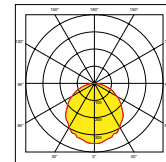

Excluding 6W

5 Year Warranty

L70 40,000hrs

1-10V, DALI and Triac dimmable options

Emergency option

Matt White finish

EN-PL18C

- [EN-PL06C](#)
(H) 20mm Height
(OD) 120mm Overall (Ø)
- [EN-PL09C](#)
(H) 20mm Height
(OD) 150mm Overall (Ø)
- [EN-PL12C](#)
(H) 20mm Height
(OD) 170mm Overall (Ø)
- [EN-PL18C](#)
(H) 20mm Height
(OD) 225mm Overall (Ø)
- [EN-PL24C](#)
(H) 20mm Height
(OD) 300mm Overall (Ø)