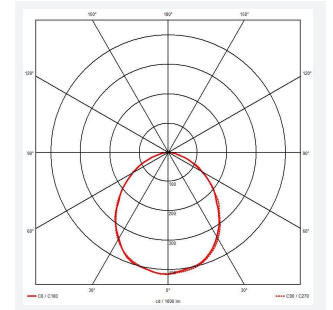

PRODUCT FEATURES

- Modern slimline LED floodlight with sleek unique design suitable for residential and commercial applications
- CCT selectable between 3000K, 4000K and 6000K
- Loop-in, loop-out junction back on the rear of the fitting
- Bracket design allows installation without removing mounting bracket
- Die-cast construction and heat sink design providing optimised thermal characteristics for optimum LED life and performance
- Plug and play PIR complete with manual override facility
- Pre-installed breathable gland prevents internal moisture accumulation
- Black textured paint finish

GENERAL INFORMATION	
Wattage	30W
Lumens Delivered	2900lm (4000K)
Lm/W	98lm/W (4000K)
Beam Angle	90
CRI	80
CCT	3000/4000/6000K
Input	220/240V
Operating Temp	-20°C - 40°C
SDCM	6
Energy efficiency class	E

TECHNICAL INFORMATION	
Light Source	LED
Colour / Finish	Black
IP Rating	IP65
Class Protection	1
Internal / External	Internal / External
Surface / Recessed / Suspended	Wall
Lumen Depreciation	L70 60,000h
Warranty (Years)	6
CE Mark	Yes
Height	225 mm