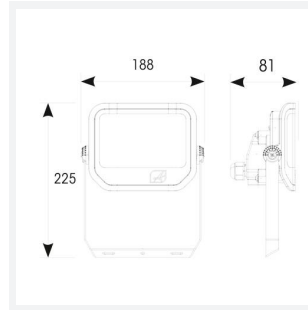

PRODUCT FEATURES

- Modern slimline LED floodlight with sleek unique design suitable for residential and commercial applications
- CCT selectable between 3000K, 4000K and 6000K
- Loop-in, loop-out junction back on the rear of the fitting
- Bracket design allows installation without removing mounting bracket
- Die-cast construction and heat sink design providing optimised thermal characteristics for optimum LED life and performance
- Plug and play PIR complete with manual override facility
- Pre-installed breathable gland prevents internal moisture accumulation
- Black textured paint finish

GENERAL INFORMATION	
Wattage	30W
Lumens Delivered	2900lm (4000K)
Lm/W	98lm/W (4000K)
Beam Angle	90
CRI	80
CCT	3000/4000/6000K
Input	220/240V
Operating Temp	-20°C - 40°C
SDCM	6
Energy efficiency class	E

TECHNICAL INFORMATION	
Light Source	LED
Colour / Finish	Black
IP Rating	IP65
Class Protection	1
Internal / External	Internal / External
Surface / Recessed / Suspended	Wall
Lumen Depreciation	L70 60,000h
Warranty (Years)	6
CE Mark	Yes
Height	225 mm