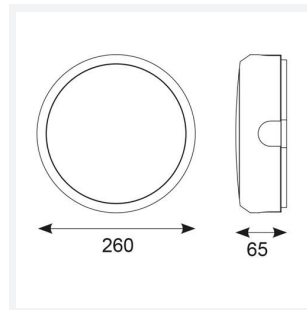

PRODUCT FEATURES

- Push fit feed-in, feed-out terminals for speed and ease of installation
- Internal CCT selector switch allows the installer to choose the CCT between 3000K and 4000K
- Unique Visiluxe diffuser allows 90% light transmission from LED source for increased performance
- Push fit feed-in, feed-out terminals for speed and ease of installation
- Supplied c/w optional trim attachment which provides a more commercially aesthetic appearance
- Instant light output and unlimited switching

GENERAL INFORMATION	
Wattage	13W
Lumens Delivered	1600lm (4000K)
Lm/W	125lm/W (4000K)
Beam Angle	115
CRI	80
CCT	3000/4000K
Input	220/240V
Operating Temp	0°C - 25°C
SDCM	6

TECHNICAL INFORMATION	
Light Source	LED
Colour / Finish	White / Visiluxe
IP Rating	IP65
Class Protection	2
Internal / External	Internal / External
Surface / Recessed / Suspended	Ceiling, Wall
Lumen Depreciation	L80 60,000h
Warranty (Years)	5
CE Mark	Yes
Diameter	294 mm
Accessories	ADLED2/BZ/EYE/B, ADLED2/BZ/EYE/W, ADLED2/BZ/GRILL/B, ADLED2/BZ/GRILL/W