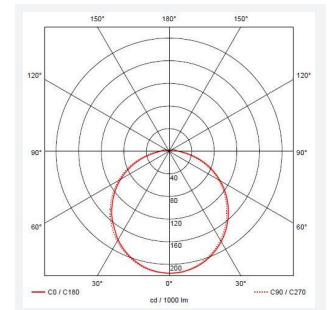

PRODUCT FEATURES

- Push fit feed-in, feed-out terminals for speed and ease of installation
- Internal CCT selector switch allows the installer to choose the CCT between 3000K and 4000K
- Unique Visiluxe diffuser allows 90% light transmission from LED source for increased performance
- Push fit feed-in, feed-out terminals for speed and ease of installation
- Supplied c/w optional trim attachment which provides a more commercially aesthetic appearance
- Instant light output and unlimited switching

GENERAL INFORMATION	
Wattage	13W
Lumens Delivered	1600lm (4000K)
Lm/W	125lm/W (4000K)
Beam Angle	115
CRI	80
CCT	3000/4000K
Input	220/240V
Operating Temp	0°C - 25°C
SDCM	6

TECHNICAL INFORMATION	
Light Source	LED
Colour / Finish	White / Visiluxe
IP Rating	IP65
Class Protection	2
Internal / External	Internal / External
Surface / Recessed / Suspended	Ceiling, Wall
Lumen Depreciation	L80 60,000h
Warranty (Years)	5
CE Mark	Yes
Diameter	294 mm
Accessories	ADLED2/BZ/EYE/B, ADLED2/BZ/EYE/W, ADLED2/BZ/GRILL/B, ADLED2/BZ/GRILL/W