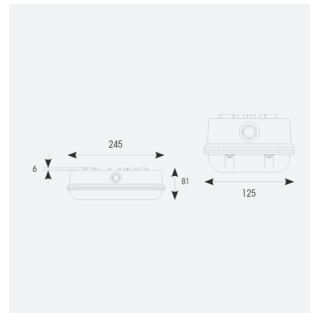

# Sleek

Sleek Bulkhead 2CCT Multi Wattage  
Code: ASLE/1

Category	Bulkheads
Application	Commercial, Industrial, Outdoor
Specification	Performance

## PRODUCT FEATURES

- All polycarbonate multi-purpose bulkhead suitable for external commercial applications
- Unique Visiluxe diffuser allows 90% light transmission from LED source for increased performance
- CCT selectable between 3000K and 4000K
- Instant light output and unlimited switching
- Non-dimmable

GENERAL INFORMATION	
Wattage	5W - 8W
Lumens Delivered	570lm - 960lm (4000K)
Lm/W	114lm/W - 119lm/W (4000K)
Beam Angle	120
CRI	80
CCT	3000/4000K
Input	220/240V
Operating Temp	-10°C - 40°C
SDCM	6

TECHNICAL INFORMATION	
Light Source	LED
Colour / Finish	Black
IP Rating	IP65
Class Protection	2
Internal / External	Internal / External
Surface / Recessed / Suspended	Ceiling, Wall
Lumen Depreciation	L70 54,000h
Warranty (Years)	5
CE Mark	Yes
Height	76 mm