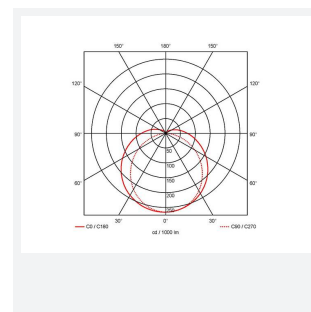

@ansell_lighting

ansellighting

Ansell Lighting

ansell_lighting

Topline EVO

Topline EVO CCT Multi Wattage 1800mm

Code: ATLEVO6

Category	Battens and Weatherproofs
Application	Ancillary, Commercial, Education, Healthcare, Industrial, Retail
Specification	Performance

PRODUCT FEATURES

- High performance, multi-wattage LED CCT batten suitable for industrial and multi-purpose applications
- High efficiency up to 140 lm/W
- Excellent light uniformity through high transmittance polycarbonate diffuser
- Innovative spring clip gear tray release aids fast and easy installation
- Selectable CCT between 3000K, 4000K and 5700K
- Power selectable; offering high and low output option in each length
- Instant light output with unlimited switching
- Self-test, lithium emergency option

GENERAL INFORMATION

Wattage	32W - 56W
Lumens Delivered	4400lm - 7800lm (4000K)
Lm/W	140lm/W
Beam Angle	105/140
CRI	80
CCT	3000/4000/5700K
Input	220/240V
Operating Temp	-10°C - 40°C
SDCM	6
UGR	30

TECHNICAL INFORMATION

Light Source	LED
Colour / Finish	White
IP Rating	IP20
Class Protection	1
Internal / External	Internal
Surface / Recessed / Suspended	Ceiling, Suspended
Lumen Depreciation	L70 54,000h
Warranty (Years)	5
CE Mark	Yes
Height	69.5 mm