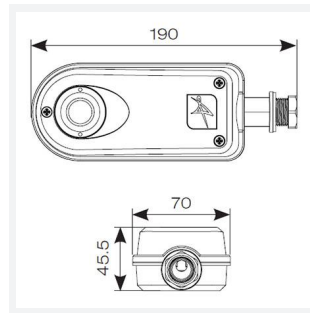

## PRODUCT FEATURES

- IP65 Bolt on emergency allows you to add emergency lighting at any time.
- LiFePO4 Lithium battery provides improved energy consumption, product reliability and lifetime
- Tri-colour LED shows green for healthy running condition, red/flashing for fault conditions and white for emergency operation
- Easy to install to any non-corrosive or batten via M20 gland
- Self-test switchable
- Supplied with open area and escape route interchangeable lenses

### GENERAL INFORMATION

Wattage	2W
Lumens Delivered	248lm(OA) / 248lm(ER)
Beam Angle	120
CCT	6500K
Input	220/240V
Operating Temp	5°C - 40°C

### TECHNICAL INFORMATION

Light Source	LED
Colour / Finish	White
IP Rating	IP65
Class Protection	2
Internal / External	Internal
Warranty (Years)	5
CE Mark	Yes
Height	45.5 mm