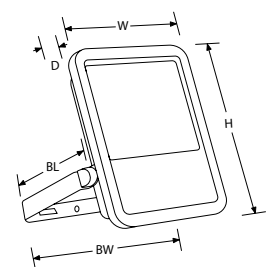

5 Year Warranty

L80 50,000hrs

Black finish

Mounting bracket and cable entry

EN-FLP200

EN-FLP50

- (H) 153mm Height
- (W) 195mm Width
- (D) 47mm Depth
- (BL) 96mm Bracket Length
- (BW) 200mm Bracket Width

EN-FLP100

- (H) 300mm Height
- (W) 275mm Width
- (D) 65mm Depth
- (BL) 193mm Bracket Length
- (BW) 290mm Bracket Width

EN-FLP200

- (H) 370mm Height
- (W) 335mm Width
- (D) 65mm Depth
- (BL) 190mm Bracket Length
- (BW) 354mm Bracket Width