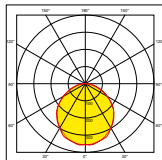

100lm/W

**COMING
SPRING
2023**

AU-BLPE6060

AU-BLPE1260

AU-BLPE1230

Cat. No.	Type	Watts	Colour	Lumens	lm/W	Beam
600 x 600mm						
AU-BLPE6060*[†]/40[†]	Non-Dim	36W	4000K	3600lm	100	110°
AU-BLPE6060*[†]/65[†]	Non-Dim	36W	6500K	3600lm	100	110°
1200 x 600mm						
AU-BLPE1260*[†]/40[†]	Non-Dim	50W	4000K	5000lm	100	110°
AU-BLPE1260*[†]/65[†]	Non-Dim	50W	6500K	5000lm	100	110°
1200 x 300mm						
AU-BLPE1230*[†]/40[†]	Non-Dim	36W	4000K	3600lm	100	110°
AU-BLPE1230*[†]/65[†]	Non-Dim	36W	6500K	3600lm	100	110°