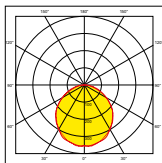

AU-BLPE1260