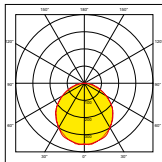

5 Year Warranty

L80 50,000hrs

1-10V & DALI dimmable options

Emergency option

White finish

BackLite™

Backlit Panels

No light guide, removing the risk of yellowing

PMMA lenses for uniformity of light

SDCM <5 providing consistent light colour quality

Flicker free driver

Power Factor > 0.9

UGR19 achievable (AU-BLPE6060 & AU-BLPE1230 only)

UGR22 (AU-BLPE1260 only)

Suitable for installation in 15 and 24mm T-bar ceilings

100lm/W

**COMING
SPRING
2023**

AU-BLPE6060