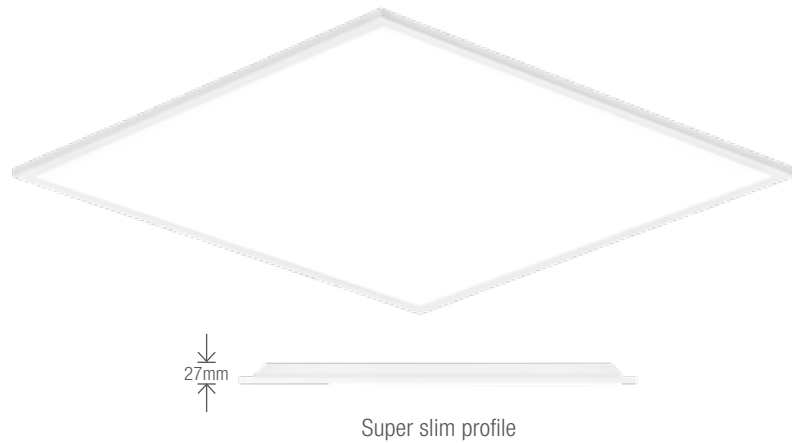

100lm/W

**COMING
SPRING
2023**

AU-BLPE6060

AU-BLPE1260

AU-BLPE1230

Cat. No.	Type	Watts	Colour	Lumens	lm/W	Beam
600 x 600mm						
AU-BLPE6060*[†]/40[†]	Non-Dim	36W	4000K	3600lm	100	110°
AU-BLPE6060*[†]/65[†]	Non-Dim	36W	6500K	3600lm	100	110°
1200 x 600mm						
AU-BLPE1260*[†]/40[†]	Non-Dim	50W	4000K	5000lm	100	110°
AU-BLPE1260*[†]/65[†]	Non-Dim	50W	6500K	5000lm	100	110°
1200 x 300mm						
AU-BLPE1230*[†]/40[†]	Non-Dim	36W	4000K	3600lm	100	110°
AU-BLPE1230*[†]/65[†]	Non-Dim	36W	6500K	3600lm	100	110°

[†]For DALI Emergency - the EM side will not report back

AU-BLPE6060

(L) 595mm Length
(W) 595mm Width
(H) 27mm Height

AU-BLPE1230

(L) 295mm Length
(W) 1195mm Width
(H) 27mm Height

AU-BLPE1260

(L) 1195mm Length
(W) 595mm Width
(H) 27mm Height