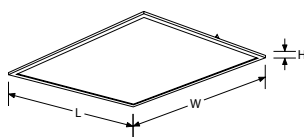

[†]For DALI Emergency - the EM side will not report back

AU-BLPE6060

(L) 595mm Length
(W) 595mm Width
(H) 27mm Height

AU-BLPE1230

(L) 295mm Length
(W) 1195mm Width
(H) 27mm Height

AU-BLPE1260

(L) 1195mm Length
(W) 595mm Width
(H) 27mm Height