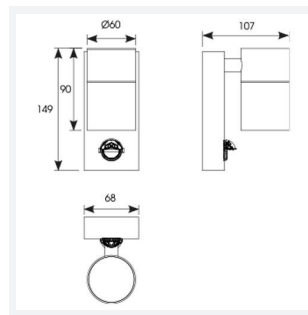

Acero Directional

Acero Directional Wall Light PIR Black
Code: AACERO/WLD/BLK/PIR

| | |
|---------------|----------------------|
| Category | Wall Lights |
| Application | Outdoor, Residential |
| Specification | Architectural |

| GENERAL INFORMATION | |
|---------------------|--------------|
| Wattage | 50W |
| Input | 220/240V |
| Operating Temp | -10°C - 40°C |

| TECHNICAL INFORMATION | |
|--------------------------------|----------|
| Light Source | GU10 |
| Colour / Finish | Black |
| IP Rating | IP44 |
| Class Protection | 1 |
| Internal / External | External |
| Surface / Recessed / Suspended | Wall |
| Warranty (Years) | 2 |
| CE Mark | Yes |
| Diameter | 60 mm |
| Height | 120 mm |