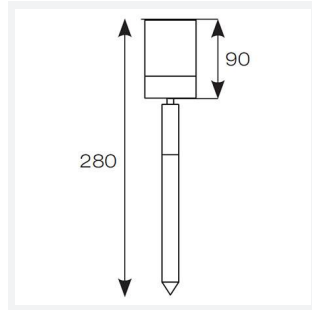

## PRODUCT FEATURES

- Ideal for GU10 LED
- Stainless steel, black and copper finishes available
- Pre-wired with 2 metre of rubber insulated cable for ease of installation
- Option to add OCTO Connected by WiZ smart GU10 lamp

### TECHNICAL INFORMATION

Light Source	GU10
Colour / Finish	Copper
IP Rating	IP44
Class Protection	1
Internal / External	External
Surface / Recessed / Suspended	Floor
Warranty (Years)	2
CE Mark	Yes
Height	90 mm