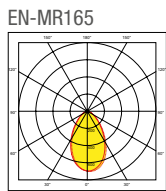

3 Year Warranty

L70 25,000hrs

ICE
LAMP

Non-Dimmable MR16 Lamps

Multifaceted reflector lens with effective heat management technology
High output, low energy, cool operating temperature

EN-MR165
(L) 42mm Length
(OD) 50mm Overall (Ø)