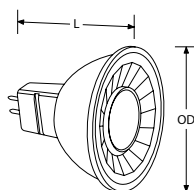

3 Year Warranty

L70 25,000hrs

ICE
LAMP

Non-Dimmable MR16 Lamps

Multifaceted reflector lens with effective heat management technology
High output, low energy, cool operating temperature

EN-MR165
(L) 42mm Length
(OD) 50mm Overall (Ø)