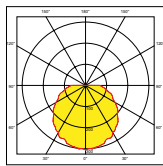

Floodlight & PIR IP65 rated

IK06 rated (20-50W versions)

IK05 rated (10W version)

PIR 140° detection beam range up to 10m

Pre-wired with 800mm of cable

Manual override function

Salt spray tested and approved for use in coastal areas

**COMING
SPRING
2023**

PIR NOW IP65

EN-FLV10P

EN-FLV10P

- (H) 70mm Height
- (W) 90mm Width
- (D) 24mm Depth
- (BL) 120mm Bracket Length
- (BW) 95mm Bracket Width

EN-FLV20P

- (H) 88mm Height
- (W) 121mm Width
- (D) 25mm Depth
- (BL) 130mm Bracket Length
- (BW) 125mm Bracket Width

EN-FLV30P

- (H) 118mm Height
- (W) 160mm Width
- (D) 25mm Depth
- (BL) 148mm Bracket Length
- (BW) 166mm Bracket Width

EN-FLV50P

- (H) 143mm Height
- (W) 196mm Width
- (D) 29mm Depth
- (BL) 155mm Bracket Length
- (BW) 202mm Bracket Width