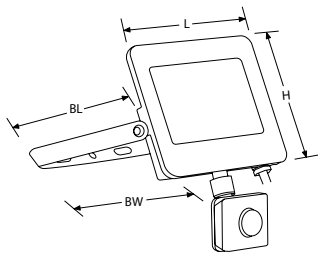

Floodlight & PIR IP65 rated

IK06 rated (20-50W versions)

IK05 rated (10W version)

PIR 140° detection beam range up to 10m

Pre-wired with 800mm of cable

Manual override function

Salt spray tested and approved for use in coastal areas

**COMING
SPRING
2023**

PIR NOW IP65

EN-FLV10P

EN-FLV10P

- (H) 70mm Height
- (W) 90mm Width
- (D) 24mm Depth
- (BL) 120mm Bracket Length
- (BW) 95mm Bracket Width

EN-FLV20P

- (H) 88mm Height
- (W) 121mm Width
- (D) 25mm Depth
- (BL) 130mm Bracket Length
- (BW) 125mm Bracket Width

EN-FLV30P

- (H) 118mm Height
- (W) 160mm Width
- (D) 25mm Depth
- (BL) 148mm Bracket Length
- (BW) 166mm Bracket Width

EN-FLV50P

- (H) 143mm Height
- (W) 196mm Width
- (D) 29mm Depth
- (BL) 155mm Bracket Length
- (BW) 202mm Bracket Width