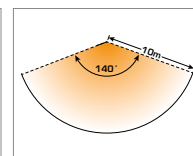

PIR sensor
detection range

Cat. No.	Watts	Colour	Lumens	lm/W
Non-Dimmable				
EN-FLV10P/40	10W	4000K	950lm	95
EN-FLV20P/40	20W	4000K	1900lm	95
EN-FLV30P/40	30W	4000K	3000lm	100
EN-FLV50P/40	50W	4000K	5000lm	100