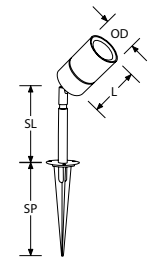

S-Lite™

Steel IP65 Spike Light

304 stainless steel (not suitable for coastal applications)

IP65 rated

Supplied with spike - option to use as a surface mount or with spike

Pre-wired with 1 metre of rubber cable

See luminaire lamp compatibility on pg.198

Cat. No. Input Adjustment

EN-SLSS1 240V 90°

EN-SLSS1
(L) 95mm Length
(OD) 60mm Overall Ø
(SL) 157mm Stem Length
(SP) 173mm Spike Length