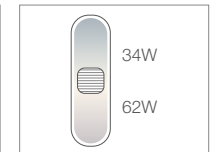

Wattage switchable between 31W and 54W (AU-BA1554WS)

Wattage switchable between 34W and 62W (AU-BA1862WS)

IK08 rated

-20 - +45° ambient operating temperature

Microwave sensor 108° detection beam range up to 4m

Opal polycarbonate diffuser for even light distribution

Can be surface mounted or suspended

Plug and play emergency, emergency self test and microwave sensing packs available

31W 4000K

54W 4000K

Colour Switchable

Wattage Switchable  
**AU-BA1237CWS**

Wattage Switchable  
**AU-BA1554CWS**

Wattage Switchable  
**AU-BA1862CWS**

Cat. No.	Type	Watts	Colour	Lumens	lm/W	Length (ft)
<b>Colour &amp; Wattage Switchable</b>						
<b>AU-BA1237CWS</b>	Non-Dim	21W	3000-6500K	3150lm	150	4
	Non-Dim	37W	3000-6500K	5350lm	145	4
<b>AU-BA1554CWS</b>	Non-Dim	31W	3000-6500K	4650lm	150	5
	Non-Dim	54W	3000-6500K	7850lm	145	5
<b>AU-BA1862CWS</b>	Non-Dim	34W	3000-6500K	5100lm	150	6
	Non-Dim	62W	3000-6500K	9000lm	145	6