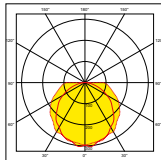

BatPacCWS™

Colour & Wattage Switchable Battens

5 Year Warranty

L70 50,000hrs

Emergency option

Microwave sensing option

Colour switchable between 3000K, 4000K and 6500K

Wattage switchable between 21W and 37W (AU-BA1237WS)

Wattage switchable between 31W and 54W (AU-BA1554WS)

Wattage switchable between 34W and 62W (AU-BA1862WS)

IK08 rated

-20 - +45° ambient operating temperature

Microwave sensor 108° detection beam range up to 4m

Opal polycarbonate diffuser for even light distribution

Can be surface mounted or suspended

Plug and play emergency, emergency self test and microwave sensing packs available

31W 4000K

Cat. No.	Type	Watts	Colour	Lumens	lm/W	Length (ft)
Colour & Wattage Switchable						
AU-BA1237CWS	Non-Dim	21W	3000-6500K	3150lm	150	4
	Non-Dim	37W	3000-6500K	5350lm	145	4
AU-BA1554CWS	Non-Dim	31W	3000-6500K	4650lm	150	5
	Non-Dim	54W	3000-6500K	7850lm	145	5
AU-BA1862CWS	Non-Dim	34W	3000-6500K	5100lm	150	6
	Non-Dim	62W	3000-6500K	9000lm	145	6

Accessories

AU-EM2 Emergency Pack for BatPacCWS™

AU-EM2ST Emergency Self Test Pack for BatPacCWS™

AU-BAMS Microwave Sensor Pack for BatPacCWS™

Lumen value based on 4000K

AU-BA1237CWS

(L) 1170 mm Length
(W) 61mm Width
(H) 71 mm Height

AU-BA1554CWS

(L) 1470 mm Length
(W) 61mm Width
(H) 71 mm Height

AU-BA1862CWS

(L) 1734 mm Length
(W) 61mm Width
(H) 71 mm Height