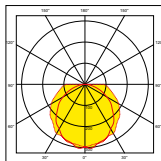

BatPacCWS™

Colour & Wattage Switchable Battens

5 Year Warranty

L70 50,000hrs

Emergency option

Microwave sensing option

Colour switchable between 3000K, 4000K and 6500K

Wattage switchable between 21W and 37W (AU-BA1237WS)

Wattage switchable between 31W and 54W (AU-BA1554WS)

Wattage switchable between 34W and 62W (AU-BA1862WS)

IK08 rated

-20 - +45° ambient operating temperature

Microwave sensor 108° detection beam range up to 4m

Opal polycarbonate diffuser for even light distribution

Can be surface mounted or suspended

Plug and play emergency, emergency self test and microwave sensing packs available

54W 4000K

Cat. No.	Type	Watts	Colour	Lumens	lm/W	Length (ft)
Colour & Wattage Switchable						
AU-BA1237CWS	Non-Dim	21W	3000-6500K	3150lm	150	4
	Non-Dim	37W	3000-6500K	5350lm	145	4
AU-BA1554CWS	Non-Dim	31W	3000-6500K	4650lm	150	5
	Non-Dim	54W	3000-6500K	7850lm	145	5
AU-BA1862CWS	Non-Dim	34W	3000-6500K	5100lm	150	6
	Non-Dim	62W	3000-6500K	9000lm	145	6

Accessories

AU-EM2 Emergency Pack for BatPacCWS™

AU-EM2ST Emergency Self Test Pack for BatPacCWS™

AU-BAMS Microwave Sensor Pack for BatPacCWS™

Lumen value based on 4000K

AU-BA1237CWS

(L) 1170 mm Length
(W) 61mm Width
(H) 71 mm Height

AU-BA1554CWS

(L) 1470 mm Length
(W) 61mm Width
(H) 71 mm Height

AU-BA1862CWS

(L) 1734 mm Length
(W) 61mm Width
(H) 71 mm Height