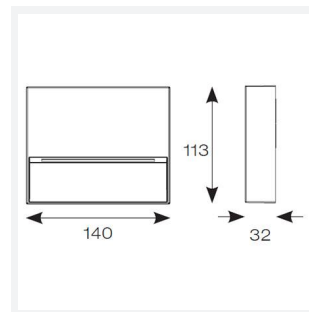

# Galia Mini

Galia Mini CCT

Code: AGALIA/MINI

Category	Wall Lights
Application	Hospitality, Outdoor, Residential, Retail
Specification	Architectural

## PRODUCT FEATURES

- Surface mounting ultra-slim low level square pathway light with downward light suitable for residential, hospitality and commercial applications
- Two sizes available; Mini and Maxi
- Selectable CCT between 3000K and 4000K
- Non-dimmable
- Die-cast aluminium construction with textured graphite paint finish
- Push-fit loop-in, loop-out terminals for ease and speed of installation
- Modern concrete and rust cover options available

GENERAL INFORMATION	
Wattage	4W
Lumens Delivered	120lm (4000K)
Lm/W	30lm (4000K)
Beam Angle	20/100
CRI	80
CCT	3000/4000K
Input	220/240V
Operating Temp	-20°C - 40°C
SDCM	6

TECHNICAL INFORMATION	
Light Source	LED
Colour / Finish	Graphite
IP Rating	IP65
Class Protection	1
Internal / External	External
Surface / Recessed / Suspended	Wall
Lumen Depreciation	L70 59,000h
Warranty (Years)	3
CE Mark	Yes
Height	113 mm