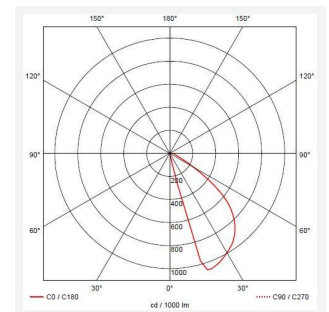

PRODUCT FEATURES

- Surface mounting ultra-slim low level square pathway light with downward light suitable for residential, hospitality and commercial applications
- Two sizes available; Mini and Maxi
- Selectable CCT between 3000K and 4000K
- Non-dimmable
- Die-cast aluminium construction with textured graphite paint finish
- Push-fit loop-in, loop-out terminals for ease and speed of installation
- Modern concrete and rust cover options available

GENERAL INFORMATION	
Wattage	4W
Lumens Delivered	120lm (4000K)
Lm/W	30lm (4000K)
Beam Angle	20/100
CRI	80
CCT	3000/4000K
Input	220/240V
Operating Temp	-20°C - 40°C
SDCM	6

TECHNICAL INFORMATION	
Light Source	LED
Colour / Finish	Graphite
IP Rating	IP65
Class Protection	1
Internal / External	External
Surface / Recessed / Suspended	Wall
Lumen Depreciation	L70 59,000h
Warranty (Years)	3
CE Mark	Yes
Height	113 mm