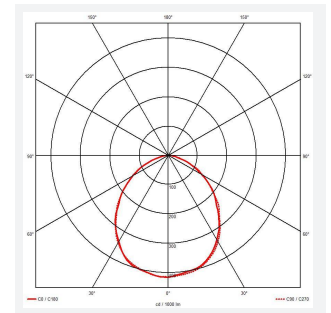

Telic

Telic CCT Floodlight 20W Black
Code: ATEL20/1/B

Category	Floodlights
Application	Commercial, Education, Healthcare, Hospitality, Industrial, Outdoor, Residential, Retail
Specification	Architectural

GENERAL INFORMATION	
Wattage	20W
Lumens Delivered	1700lm (4000K)
Lm/W	90lm/W (4000K)
Beam Angle	90
CRI	80
CCT	3000/4000/6000K
Input	220/240V
Operating Temp	-20°C - 40°C
SDCM	6
Energy efficiency class	E

TECHNICAL INFORMATION	
Light Source	LED
Colour / Finish	Black
IP Rating	IP65
Class Protection	1
Internal / External	Internal / External
Surface / Recessed / Suspended	Wall
Lumen Depreciation	L70 60,000h
Warranty (Years)	6
CE Mark	Yes
Height	225 mm