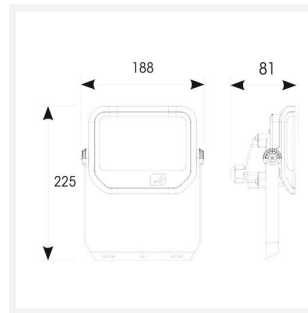

PRODUCT FEATURES

- Modern slimline LED floodlight with sleek unique design suitable for residential and commercial applications
- CCT selectable between 3000K, 4000K and 6000K
- Loop-in, loop-out junction back on the rear of the fitting
- Bracket design allows installation without removing mounting bracket
- Die-cast construction and heat sink design providing optimised thermal characteristics for optimum LED life and performance
- Plug and play PIR complete with manual override facility
- Pre-installed breathable gland prevents internal moisture accumulation
- Black textured paint finish

GENERAL INFORMATION	
Wattage	20W
Lumens Delivered	1700lm (4000K)
Lm/W	90lm/W (4000K)
Beam Angle	90
CRI	80
CCT	3000/4000/6000K
Input	220/240V
Operating Temp	-20°C - 40°C
SDCM	6
Energy efficiency class	E

TECHNICAL INFORMATION	
Light Source	LED
Colour / Finish	Black
IP Rating	IP65
Class Protection	1
Internal / External	Internal / External
Surface / Recessed / Suspended	Wall
Lumen Depreciation	L70 60,000h
Warranty (Years)	6
CE Mark	Yes
Height	225 mm