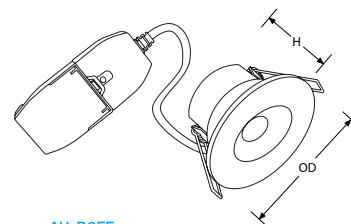

Recess Depth 50mm

AU-R6FF

(H) 50mm Height
(OD) 88mm Overall (Ø)