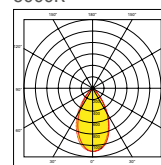

5 Year Warranty

L70 40,000hrs

Triac dimmable as standard

Emergency option

IP65 Polycarbonate
Polished Chrome, Satin
Nickel and Matt Black
bezel options

3000K