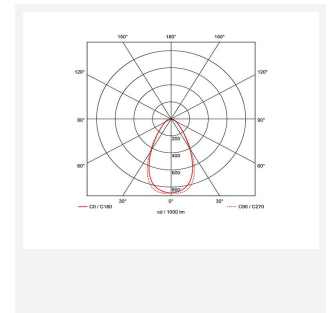

PRODUCT FEATURES

- Ultra slim remote driver with loop-in, loop-out push fit terminals provide an easy and efficient installation
- Can be used as the sole light source or as a complimentary product to Prism Pro / Prism Pro Anti-Glare
- Detachable LED driver for fast fix install
- Fully tested for 30, 60 and 90 minute ceiling types to meet Part B of Building Regulations
- Ultra slim remote driver with loop-in, loop-out push fit terminals provide an easy and efficient installation
- Unique angled LED driver for easy installation through the smaller downlight cut out
- Low profile design and arched remote driver allows installation into shallow ceiling voids
- Fully tested to meet Part C (moisture), Part E (acoustic) and Part L (energy) of Building Regulations

GENERAL INFORMATION

Wattage	5W
Lumens Delivered	450lm (4000K)
Lm/W	90lm/W (4000K)
Beam Angle	60
CRI	80
CCT	2700/3000/4000/6000K
Input	220/240V
Operating Temp	-5°C - 25°C
SDCM	6
UGR	29
Cut-Out Size	42mm

TECHNICAL INFORMATION

Light Source	LED
Colour / Finish	White
Fire Rated	Yes
IP Rating	IP65
Class Protection	2
Internal / External	Internal
Surface / Recessed / Suspended	Recessed
Lumen Depreciation	L80 54,000h
Warranty (Years)	5
CE Mark	Yes
Diameter	55 mm
Height	57 mm
Accessories	APRILEDP/MINIBZ/BLK, APRILEDP/MINIBZ/CH, APRILEDP/MINIBZ/SC, ACFLP/3