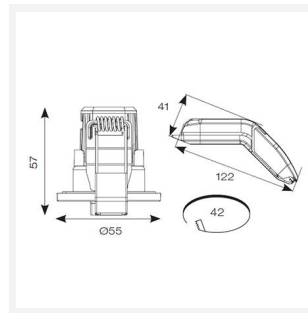

PRODUCT FEATURES

- Ultra slim remote driver with loop-in, loop-out push fit terminals provide an easy and efficient installation
- Can be used as the sole light source or as a complimentary product to Prism Pro / Prism Pro Anti-Glare
- Detachable LED driver for fast fix install
- Fully tested for 30, 60 and 90 minute ceiling types to meet Part B of Building Regulations
- Ultra slim remote driver with loop-in, loop-out push fit terminals provide an easy and efficient installation
- Unique angled LED driver for easy installation through the smaller downlight cut out
- Low profile design and arched remote driver allows installation into shallow ceiling voids
- Fully tested to meet Part C (moisture), Part E (acoustic) and Part L (energy) of Building Regulations

GENERAL INFORMATION

Wattage	5W
Lumens Delivered	450lm (4000K)
Lm/W	90lm/W (4000K)
Beam Angle	60
CRI	80
CCT	2700/3000/4000/6000K
Input	220/240V
Operating Temp	-5°C - 25°C
SDCM	6
UGR	29
Cut-Out Size	42mm

TECHNICAL INFORMATION

Light Source	LED
Colour / Finish	White
Fire Rated	Yes
IP Rating	IP65
Class Protection	2
Internal / External	Internal
Surface / Recessed / Suspended	Recessed
Lumen Depreciation	L80 54,000h
Warranty (Years)	5
CE Mark	Yes
Diameter	55 mm
Height	57 mm
Accessories	APRILEDP/MINIBZ/BLK, APRILEDP/MINIBZ/CH, APRILEDP/MINIBZ/SC, ACFLP/3