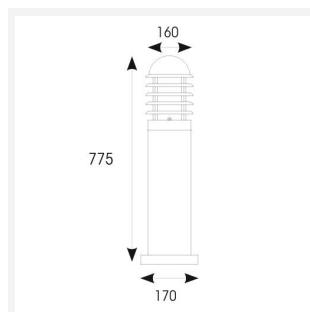

Madrid

Madrid Bollard 775mm Black
Code: AMAD075/1/B

Category	Bollards
Application	Hospitality, Outdoor, Residential, Retail
Specification	Architectural

PRODUCT FEATURES

- High Grade AISI 316L stainless steel bollard (AMAD**/1/SS) and die-cast extruded aluminium bollard (AMAD**/1/B) suitable for residential, hospitality and commercial applications (supplied less lamp)
- Louvred head design and opal polycarbonate diffuser
- Textured black powder coat finish (AMAD**/1/B only)
- Option to add OCTO Connected by WiZ A60 smart lamp

GENERAL INFORMATION	
Wattage	60W
Input	220/240V
Operating Temp	-10°C - 40°C

TECHNICAL INFORMATION	
Light Source	E27
Colour / Finish	Black
IP Rating	IP44
Class Protection	1
Internal / External	External
Surface / Recessed / Suspended	Floor
Warranty (Years)	5
CE Mark	Yes
Diameter	170 mm
Height	775 mm