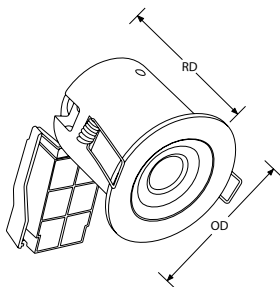

ClearVuTM
Lamp options
See pg.58

See luminaire lamp compatibility on pg.198

Fixed

Adjustable

Fixed IP65

EN-DLM981X
(H) 107mm Height
(OD) 90mm Overall (Ø)

EN-DLM982X
(H) 120mm Height
(OD) 102mm Overall (Ø)

Cat. No.	Input	Horz. Adj.	Cutout (Ø)
Fixed/IP65			
EN-DLM981X	240V	-	75mm
Adjustable			
EN-DLM982X	240V	20°	85mm
Bezels			
EN-BZF91*	EFD TM PRO Fixed Aluminium Flat Bezel (EN-DLM981X)		
EN-BZF92*	EFD TM PRO Adjustable Aluminium Flat Bezel (EN-DLM982X)		
EN-BZF93*	EFD TM PRO Fixed IP65 Aluminium Flat Bezel (EN-DLM981X)		