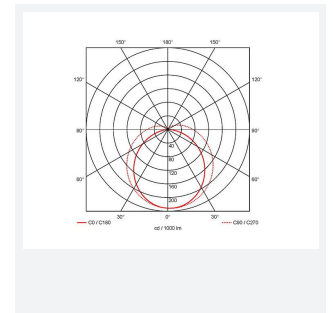

Topline EVO

Topline EVO CCT Multi Wattage 1500mm Self-Test
Code: ATLEVO5/SM3

Category	Battens and Weatherproofs
Application	Ancillary, Commercial, Education, Healthcare, Industrial, Retail
Specification	Performance

PRODUCT FEATURES

- High performance, multi-wattage LED CCT batten suitable for industrial and multi-purpose applications
- High efficiency up to 140 lm/W
- Excellent light uniformity through high transmittance polycarbonate diffuser
- Innovative spring clip gear tray release aids fast and easy installation
- Selectable CCT between 3000K, 4000K and 5700K
- Power selectable; offering high and low output option in each length
- Instant light output with unlimited switching
- Self-test, lithium emergency option

GENERAL INFORMATION	
Wattage	24W - 43W
Lumens Delivered	3300lm - 6000lm (4000K)
Lm/W	140lm/W
Beam Angle	105/140
CRI	80
CCT	3000/4000/5700K
Input	220/240V
Operating Temp	5°C - 40°C
SDCM	6
UGR	25

TECHNICAL INFORMATION	
Light Source	LED
Colour / Finish	White
IP Rating	IP20
Class Protection	1
Internal / External	Internal
Surface / Recessed / Suspended	Ceiling, Suspended
Lumen Depreciation	L80 54,000h
Warranty (Years)	5
CE Mark	Yes
Height	69.5 mm