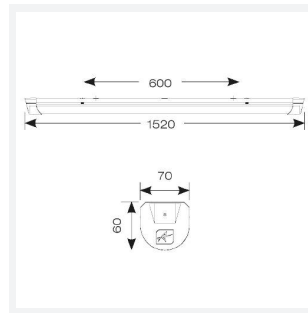

Topline EVO

Topline EVO CCT Multi Wattage 1500mm Self-Test
Code: ATLEVO5/SM3

Category	Battens and Weatherproofs
Application	Ancillary, Commercial, Education, Healthcare, Industrial, Retail
Specification	Performance

PRODUCT FEATURES

- High performance, multi-wattage LED CCT batten suitable for industrial and multi-purpose applications
- High efficiency up to 140 lm/W
- Excellent light uniformity through high transmittance polycarbonate diffuser
- Innovative spring clip gear tray release aids fast and easy installation
- Selectable CCT between 3000K, 4000K and 5700K
- Power selectable; offering high and low output option in each length
- Instant light output with unlimited switching
- Self-test, lithium emergency option

GENERAL INFORMATION	
Wattage	24W - 43W
Lumens Delivered	3300lm - 6000lm (4000K)
Lm/W	140lm/W
Beam Angle	105/140
CRI	80
CCT	3000/4000/5700K
Input	220/240V
Operating Temp	5°C - 40°C
SDCM	6
UGR	25

TECHNICAL INFORMATION	
Light Source	LED
Colour / Finish	White
IP Rating	IP20
Class Protection	1
Internal / External	Internal
Surface / Recessed / Suspended	Ceiling, Suspended
Lumen Depreciation	L80 54,000h
Warranty (Years)	5
CE Mark	Yes
Height	69.5 mm