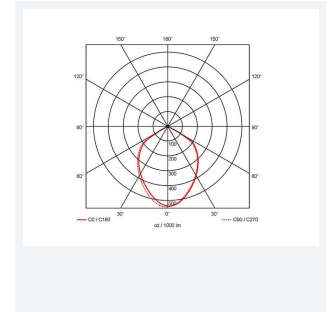

# Zeker

Zeker CCT Security Light PIR Black  
Code: AZEKER/BL/PIR

Category	Floodlights
Application	Ancillary, Commercial, Education, Healthcare, Hospitality, Industrial, Outdoor, Residential, Retail
Specification	Architectural

## PRODUCT FEATURES

- Flexible, compact and economic aluminium LED twin head floodlight suitable for residential applications
- Selectable CCT between 3000K, 4000K and 6000K
- Non-dimmable
- Twin adjustable heads provide greater flexibility and coverage
- PIR versions complete with 8hr manual override facility

GENERAL INFORMATION	
Wattage	25W
Lumens Delivered	2600lm (4000K)
Lm/W	106lm/W (4000K)
Beam Angle	90
CRI	80
CCT	3000/4000/6000K
Input	220/240V
Operating Temp	-20°C - 45°C
SDCM	6

TECHNICAL INFORMATION	
Light Source	LED
Colour / Finish	Black
IP Rating	IP54
Class Protection	1
Internal / External	Internal / External
Surface / Recessed / Suspended	Wall
Lumen Depreciation	L70 54,000h
Warranty (Years)	3
CE Mark	Yes
Height	158 mm