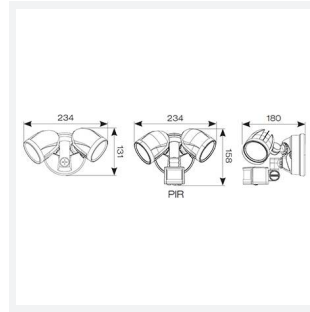

# Zeker

Zeker CCT Security Light PIR Black  
Code: AZEKER/BL/PIR

Category	Floodlights
Application	Ancillary, Commercial, Education, Healthcare, Hospitality, Industrial, Outdoor, Residential, Retail
Specification	Architectural

## PRODUCT FEATURES

- Flexible, compact and economic aluminium LED twin head floodlight suitable for residential applications
- Selectable CCT between 3000K, 4000K and 6000K
- Non-dimmable
- Twin adjustable heads provide greater flexibility and coverage
- PIR versions complete with 8hr manual override facility

GENERAL INFORMATION	
Wattage	25W
Lumens Delivered	2600lm (4000K)
Lm/W	106lm/W (4000K)
Beam Angle	90
CRI	80
CCT	3000/4000/6000K
Input	220/240V
Operating Temp	-20°C - 45°C
SDCM	6

TECHNICAL INFORMATION	
Light Source	LED
Colour / Finish	Black
IP Rating	IP54
Class Protection	1
Internal / External	Internal / External
Surface / Recessed / Suspended	Wall
Lumen Depreciation	L70 54,000h
Warranty (Years)	3
CE Mark	Yes
Height	158 mm