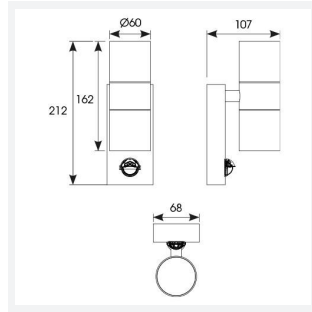

# Acero Bi-directional

Acero Bi-directional Wall Light PIR Copper  
Code: AACERO/WL/COP/PIR

Category	Feature Lighting
Application	Outdoor, Residential
Specification	Architectural

### TECHNICAL INFORMATION

Light Source	GU10
Colour / Finish	Copper
IP Rating	IP44
Class Protection	1
Internal / External	External
Surface / Recessed / Suspended	Wall
Warranty (Years)	2
CE Mark	Yes
Diameter	60 mm
Height	162 mm