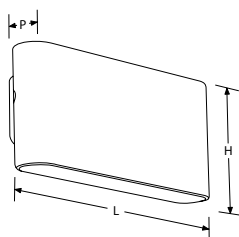

## Up/Down IP65 Wall Lights

Slim aluminium body with clear polycarbonate diffuser  
(not suitable for coastal applications)

IP65 rated

Supplied with integrated non-dimmable driver

Fixed Up/Down  
Side profile

Light Effect

**EN-WL82**

- (L) 178mm Length
- (H) 90mm Height
- (P) 50mm Projection

Cat. No.	Description	Watts	Colour	Lumens
----------	-------------	-------	--------	--------

**Non-Dimmable**

<b>EN-WL82*/40</b>	Up/Down	12W	4000K	550lm
--------------------	---------	-----	-------	-------