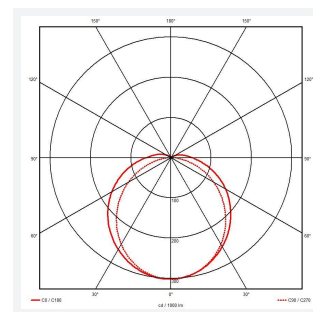

@ansell_lighting

ansellighting

Ansell Lighting

ansell_lighting

Tornado EVO

Tornado EVO CCT Multi Wattage 1500mm OCTO
Code: ATORE5/1/MWS/SM3

Category	Battens and Weatherproofs
Application	Ancillary, Commercial, Education, Healthcare, Hospitality, Industrial, Retail
Specification	Performance

GENERAL INFORMATION	
Wattage	30W/60W
Lumens Delivered	4700lm - 9300lm (4000K)
Lm/W	160lm/W (4000K)
Beam Angle	120
CRI	80
CCT	4000/5000/6500K
Input	220/240V
Operating Temp	0°C - 40°C
SDCM	6
Energy efficiency class	D

TECHNICAL INFORMATION	
Light Source	LED
Colour / Finish	Grey
IP Rating	IP65
Class Protection	1
Internal / External	Internal / External
Surface / Recessed / Suspended	Ceiling, Suspended
Lumen Depreciation	L80 72,000h
Warranty (Years)	5
CE Mark	Yes
Height	80 mm