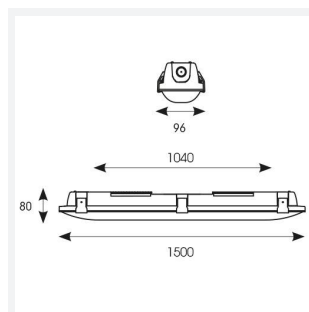

@ansell_lighting

ansellighting

Ansell Lighting

ansell_lighting

Tornado EVO

Tornado EVO CCT Multi Wattage 1500mm OCTO
Code: ATORE5/1/MWS/SM3

Category	Battens and Weatherproofs
Application	Ancillary, Commercial, Education, Healthcare, Hospitality, Industrial, Retail
Specification	Performance

TECHNICAL INFORMATION	
Light Source	LED
Colour / Finish	Grey
IP Rating	IP65
Class Protection	1
Internal / External	Internal / External
Surface / Recessed / Suspended	Ceiling, Suspended
Lumen Depreciation	L80 72,000h
Warranty (Years)	5
CE Mark	Yes
Height	80 mm