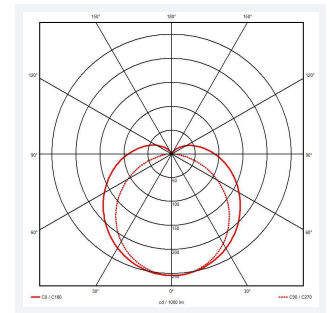

NouLine

NouLine Batten 1800mm Low Output
Code: ANOU6/1

Category	Battens and Weatherproofs
Application	Ancillary, Commercial, Industrial
Specification	Performance

PRODUCT FEATURES

- High performance LED batten suitable for industrial applications and ancillary areas
- Excellent light uniformity through high transmittance polycarbonate diffuser
- Push fit terminals for ease and speed of installation
- Non-dimmable
- High efficiency up to 145lm/W
- Instant light output with unlimited switching
- Multiple conduit entry and BESA fixing points

GENERAL INFORMATION	
Wattage	38W
Lumens Delivered	5100lm
Lm/W	130lm/W
Beam Angle	110/150
CRI	80
CCT	4000K
Input	200/240V
Operating Temp	-20°C - 30°C
SDCM	6

TECHNICAL INFORMATION	
Light Source	LED
Colour / Finish	White
IP Rating	IP20
Class Protection	1
Internal / External	Internal
Surface / Recessed / Suspended	Ceiling, Suspended
Lumen Depreciation	L70 54,000h
Warranty (Years)	5
CE Mark	Yes
Height	62 mm