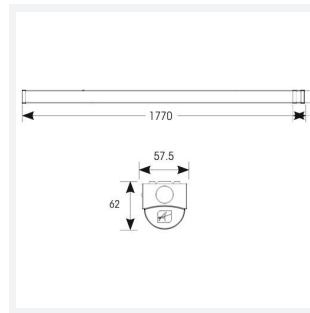

NouLine

NouLine Batten 1800mm Low Output
Code: ANOU6/1

Category	Battens and Weatherproofs
Application	Ancillary, Commercial, Industrial
Specification	Performance

PRODUCT FEATURES

- High performance LED batten suitable for industrial applications and ancillary areas
- Excellent light uniformity through high transmittance polycarbonate diffuser
- Push fit terminals for ease and speed of installation
- Non-dimmable
- High efficiency up to 145lm/W
- Instant light output with unlimited switching
- Multiple conduit entry and BESA fixing points

GENERAL INFORMATION	
Wattage	38W
Lumens Delivered	5100lm
Lm/W	130lm/W
Beam Angle	110/150
CRI	80
CCT	4000K
Input	200/240V
Operating Temp	-20°C - 30°C
SDCM	6

TECHNICAL INFORMATION	
Light Source	LED
Colour / Finish	White
IP Rating	IP20
Class Protection	1
Internal / External	Internal
Surface / Recessed / Suspended	Ceiling, Suspended
Lumen Depreciation	L70 54,000h
Warranty (Years)	5
CE Mark	Yes
Height	62 mm