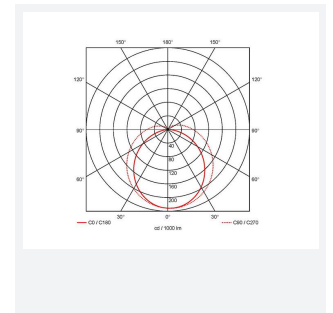

@ansell_lighting

ansellighting

Ansell Lighting

ansell_lighting

Topline EVO

Topline EVO CCT Multi Wattage 1500mm

Code: ATLEVO5

Category	Battens and Weatherproofs
Application	Ancillary, Commercial, Education, Healthcare, Industrial, Retail
Specification	Performance

PRODUCT FEATURES

- High performance, multi-wattage LED CCT batten suitable for industrial and multi-purpose applications
- High efficiency up to 140 lm/W
- Excellent light uniformity through high transmittance polycarbonate diffuser
- Innovative spring clip gear tray release aids fast and easy installation
- Selectable CCT between 3000K, 4000K and 5700K
- Power selectable; offering high and low output option in each length
- Instant light output with unlimited switching
- Self-test, lithium emergency option

GENERAL INFORMATION

Wattage	24W - 43W
Lumens Delivered	3300lm - 6000lm (4000K)
Lm/W	140lm/W
Beam Angle	105/140
CRI	80
CCT	3000/4000/5700K
Input	220/240V
Operating Temp	-10°C - 40°C
SDCM	6
UGR	25

TECHNICAL INFORMATION

Light Source	LED
Colour / Finish	White
IP Rating	IP20
Class Protection	1
Internal / External	Internal
Surface / Recessed / Suspended	Ceiling, Suspended
Lumen Depreciation	L70 54,000h
Warranty (Years)	5
CE Mark	Yes
Height	69.5 mm