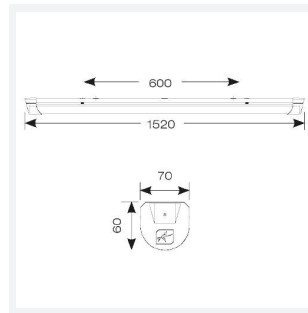

PRODUCT FEATURES

- High performance, multi-wattage LED CCT batten suitable for industrial and multi-purpose applications
- High efficiency up to 140 lm/W
- Excellent light uniformity through high transmittance polycarbonate diffuser
- Innovative spring clip gear tray release aids fast and easy installation
- Selectable CCT between 3000K, 4000K and 5700K
- Power selectable; offering high and low output option in each length
- Instant light output with unlimited switching
- Self-test, lithium emergency option

GENERAL INFORMATION

Wattage	24W - 43W
Lumens Delivered	3300lm - 6000lm (4000K)
Lm/W	140lm/W
Beam Angle	105/140
CRI	80
CCT	3000/4000/5700K
Input	220/240V
Operating Temp	-10°C - 40°C
SDCM	6
UGR	25

TECHNICAL INFORMATION

Light Source	LED
Colour / Finish	White
IP Rating	IP20
Class Protection	1
Internal / External	Internal
Surface / Recessed / Suspended	Ceiling, Suspended
Lumen Depreciation	L70 54,000h
Warranty (Years)	5
CE Mark	Yes
Height	69.5 mm