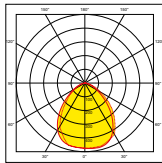

## Non-Dimmable, 130lm/W

EN-HBE150B

**EN-HBE100B**

(H) 97mm Height  
(OD) 250mm Overall (Ø)

**EN-HBE150B**

(H) 98mm Height  
(OD) 295mm Overall (Ø)

**EN-HBE200B**

(H) 98mm Height  
(OD) 320mm Overall (Ø)