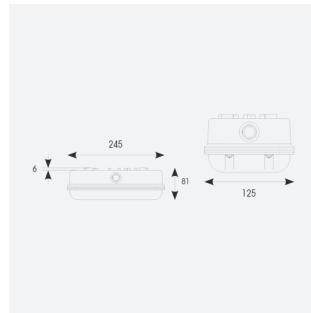

Sleek

Sleek Bulkhead 2CCT Multi Wattage Photocell
Code: ASLE/1/PC

Category	Bulkheads
Application	Commercial, Industrial, Outdoor
Specification	Performance

PRODUCT FEATURES

- All polycarbonate multi-purpose bulkhead suitable for external commercial applications
- Unique Visiluxe diffuser allows 90% light transmission from LED source for increased performance
- CCT selectable between 3000K and 4000K
- Instant light output and unlimited switching
- Non-dimmable

GENERAL INFORMATION	
Wattage	5W - 8W
Lumens Delivered	570lm - 960lm (4000K)
Lm/W	114lm/W - 119lm/W (4000K)
Beam Angle	120
CRI	80
CCT	3000/4000K
Input	220/240V
Operating Temp	-10°C - 40°C
SDCM	6

TECHNICAL INFORMATION	
Light Source	LED
Colour / Finish	Black
IP Rating	IP65
Class Protection	2
Internal / External	Internal / External
Surface / Recessed / Suspended	Ceiling, Wall
Warranty (Years)	5
CE Mark	Yes
Height	76 mm