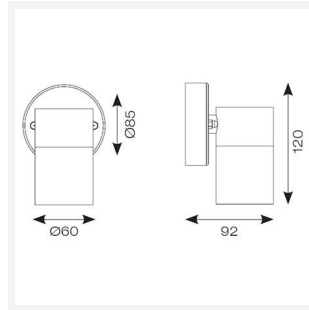

Acero Directional

Acero Directional Wall Light Copper
Code: AACERO/WLD/COP

Category	Wall Lights
Application	Outdoor, Residential
Specification	Architectural

PRODUCT FEATURES

- 316L Marine grade stainless steel directional wall light
- Discrete PIR option available
- Stainless steel, black and copper finishes available
- Option to add OCTO Connected by WiZ GU10 lamp

GENERAL INFORMATION	
Wattage	50W
Input	220/240V
Operating Temp	-10°C - 40°C

TECHNICAL INFORMATION	
Light Source	GU10
Colour / Finish	Copper
IP Rating	IP44
Class Protection	1
Internal / External	External
Surface / Recessed / Suspended	Wall
Warranty (Years)	2
CE Mark	Yes
Diameter	60 mm
Height	120 mm