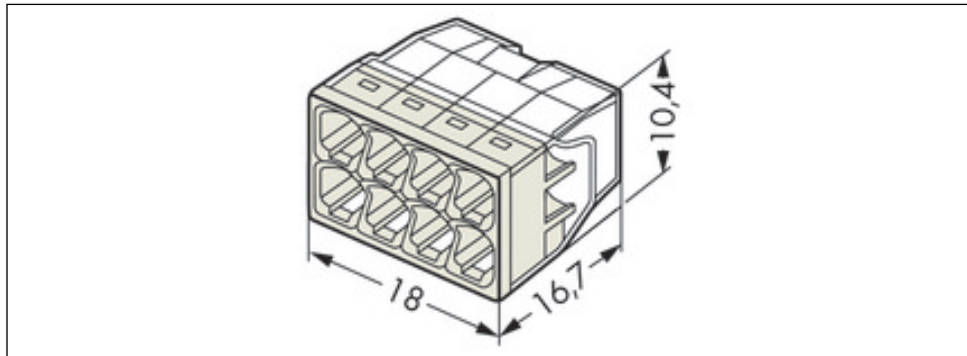

Printview: COMPACT PUSH WIRE® connector for junction boxes; 8-conductor terminal block; transparent housing; light gray cover - Item No.: 2273-208

Address

WAGO Kontakttechnik GmbH & Co. KG

Hansastr. 27

32423 Minden

Telefon: 0571/887-0

Fax: 0571/887-169

<http://www.wago.com>

© WAGO Kontakttechnik GmbH & Co. KG

Technische Änderungen und Irrtümer vorbehalten.