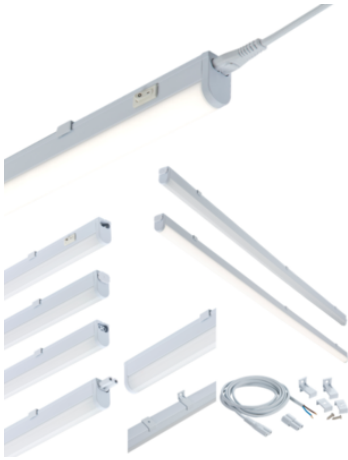

### UCLED18WW

230V 18W LED Linkable Striplight 3000K (1138mm)

[www.mlaccessories.co.uk](http://www.mlaccessories.co.uk)

MLA PART CODE	UCLED18WW
DESCRIPTION	230V 18W LED Linkable Striplight 3000K (1138mm)
NET WEIGHT (KG)	0.3
FINISH	White
DIFFUSER	Opal
DIMENSIONS (MM)	Length - 1138 Width - 22.8 Projection - 36
CONSTRUCTION	Construction - Polycarbonate
CLASS	II
IP RATING	IP20
WATTAGE (W)	18
LAMP TECHNOLOGY	LED
LAMP INCLUDED	Yes
LUMENS (LM)	1450
LUMENS LIGHT SOURCE ONLY (LM)	1850
LUMEN TOLERANCE	5%
EFFICACY (LM/W)	103.2
CIRCUIT WATTAGE (W)	18
CCT	3000K
LIGHT COLOUR	Warm White
CRI	>80
SDCM	<6
RUNNING CURRENT (A)	0.132
DISPLACEMENT FACTOR	>0.9
SVM	0.249
PST-LM	0.008
BEAM ANGLE (DEGREES)	145
LIFE SPAN (HRS)	30,000
L70B50 LIFESPAN (HRS)	54,000