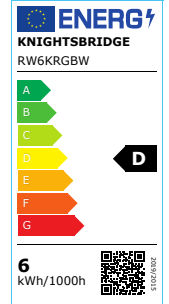

### RW6KRGBW

230V IP65 6W Fire-rated RGB and CCT Wi-Fi Downlight

[www.mlaccessories.co.uk](http://www.mlaccessories.co.uk)

MLA PART CODE	RW6KRGBW
DESCRIPTION	230V IP65 6W Fire-rated RGB and CCT Wi-Fi Downlight
NET WEIGHT (KG)	0.32
FINISH	White
DIFFUSER	Opal
DIMENSIONS (MM)	Diameter - 85 Projection - 7 Overall Height - 74 Recessed Depth - 67 Minimum Void - 120
CUT-OUT (MM)	Cut-out Diameter - 72
CONSTRUCTION	Construction - Aluminium Construction 2 - & polycarbonate
CLASS	II
IP RATING	IP65 (IP20 from above)
WATTAGE (W)	6
LAMP TECHNOLOGY	LED
LAMP INCLUDED	Yes
LUMENS (LM)	490
LUMENS LIGHT SOURCE ONLY (LM)	790
LUMEN TOLERANCE	5%
EFFICACY (LM/W)	128.2
CIRCUIT WATTAGE (W)	6.18
CCT	3000 - 5000K
LIGHT COLOUR	RGB+CCT
CRI	>80
SDCM	<6
RUNNING CURRENT (A)	0.027
DISPLACEMENT FACTOR	>0.9
SVM	0.006
PST-LM	0.1

BEAM ANGLE (DEGREES)	100
LIFE SPAN (HRS)	25,000
L70B50 LIFESPAN (HRS)	54,000
DIMMABLE	Yes*
FIRE-RATED	Tested to 30/60/90 minutes
IC RATED	Yes
OPERATING TEMPERATURE	35°C
INPUT VOLTAGE	230V 50Hz
CONNECTIVITY	Wi-Fi
DRIVER	EFFICIENCY FULL LOAD - 73
STANDBY POWER	0.45W
WARRANTY	2year(s)
MANUFACTURED IN ACCORDANCE WITH	BS EN 60598
ORIGIN OF MANUFACTURE	China
DECLARATION OF CONFORMITY (HELD ON FILE)	Yes
EAN	5056270804089