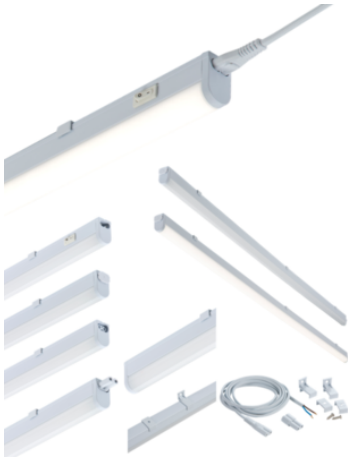

DATASHEET

UCLED22WW

230V 22W LED Linkable Striplight 3000K (1438mm)

www.mlaccessories.co.uk

MLA PART CODE	UCLED22WW
DESCRIPTION	230V 22W LED Linkable Striplight 3000K (1438mm)
NET WEIGHT (KG)	0.394
FINISH	White
DIFFUSER	Opal
DIMENSIONS (MM)	Length - 1438 Width - 22.8 Projection - 36
CONSTRUCTION	Construction - Polycarbonate
CLASS	II
IP RATING	IP20
WATTAGE (W)	22
LAMP TECHNOLOGY	LED
LAMP INCLUDED	Yes
LUMENS (LM)	1550
LUMENS LIGHT SOURCE ONLY (LM)	2355
LUMEN TOLERANCE	5%
EFFICACY (LM/W)	113.6
CIRCUIT WATTAGE (W)	20.7
CCT	3000K
LIGHT COLOUR	Warm White
CRI	>80
SDCM	<6
RUNNING CURRENT (A)	0.152
DISPLACEMENT FACTOR	>0.9
SVM	0.008
PST-LM	0.001
BEAM ANGLE (DEGREES)	145
LIFE SPAN (HRS)	30,000
L70B50 LIFESPAN (HRS)	54,000