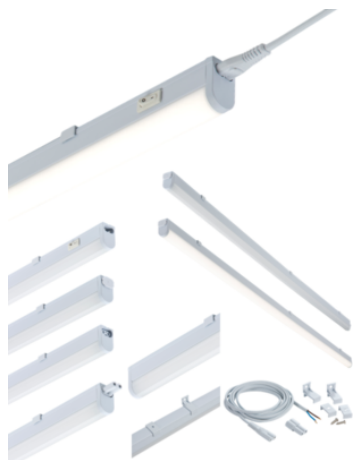

DATASHEET

UCLED18WW

230V 18W LED Linkable Striplight 3000K (1138mm)

www.mlaccessories.co.uk

| MLA PART CODE | UCLED18WW |
|-------------------------------|--|
| DESCRIPTION | 230V 18W LED Linkable Striplight 3000K (1138mm) |
| NET WEIGHT (KG) | 0.3 |
| FINISH | White |
| DIFFUSER | Opal |
| DIMENSIONS (MM) | Length - 1138 Width - 22.8 Projection - 36 |
| CONSTRUCTION | Construction - Polycarbonate |
| CLASS | II |
| IP RATING | IP20 |
| WATTAGE (W) | 18 |
| LAMP TECHNOLOGY | LED |
| LAMP INCLUDED | Yes |
| LUMENS (LM) | 1450 |
| LUMENS LIGHT SOURCE ONLY (LM) | 1850 |
| LUMEN TOLERANCE | 5% |
| EFFICACY (LM/W) | 103.2 |
| CIRCUIT WATTAGE (W) | 18 |
| CCT | 3000K |
| LIGHT COLOUR | Warm White |
| CRI | >80 |
| SDCM | <6 |
| RUNNING CURRENT (A) | 0.132 |
| DISPLACEMENT FACTOR | >0.9 |
| SVM | 0.249 |
| PST-LM | 0.008 |
| BEAM ANGLE (DEGREES) | 145 |
| LIFE SPAN (HRS) | 30,000 |
| L70B50 LIFESPAN (HRS) | 54,000 |

| | |
|---|---------------|
| DIMMABLE | No |
| OPERATING TEMPERATURE | -10~40°C |
| INPUT VOLTAGE | 230V 50Hz |
| CABLE LENGTH (M) | 2 |
| WARRANTY | 3year(s) |
| MANUFACTURED IN ACCORDANCE WITH | BS EN 60598 |
| ORIGIN OF MANUFACTURE | China |
| DECLARATION OF CONFORMITY (HELD ON FILE) | Yes |
| EAN | 5055832977865 |