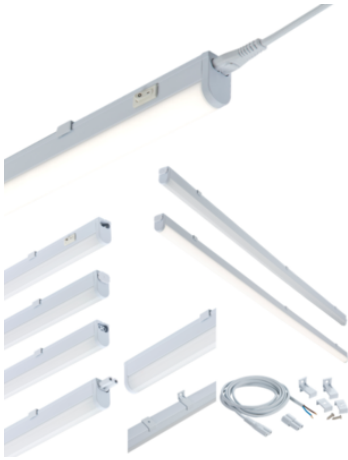

DATASHEET

UCLED4WW

230V 4W LED Linkable Striplight 3000K (277mm)

www.mlaccessories.co.uk

MLA PART CODE	UCLED4WW
DESCRIPTION	230V 4W LED Linkable Striplight 3000K (277mm)
NET WEIGHT (KG)	0.173
FINISH	White
DIFFUSER	Opal
DIMENSIONS (MM)	Length - 277 Width - 22.8 Projection - 36
CONSTRUCTION	Construction - Polycarbonate
CLASS	II
IP RATING	IP20
WATTAGE (W)	4
LAMP TECHNOLOGY	LED
LAMP INCLUDED	Yes
LUMENS (LM)	310
LUMENS LIGHT SOURCE ONLY (LM)	410
LUMEN TOLERANCE	5%
EFFICACY (LM/W)	104.6
CIRCUIT WATTAGE (W)	3.9
CCT	3000K
LIGHT COLOUR	Warm White
CRI	>80
SDCM	<6
RUNNING CURRENT (A)	0.03
DISPLACEMENT FACTOR	>0.9
SVM	0.001
PST-LM	0.001
BEAM ANGLE (DEGREES)	145
LIFE SPAN (HRS)	30,000
L70B50 LIFESPAN (HRS)	54,000