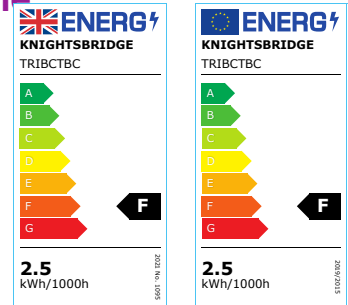

### TRIBCTBC

230V 2W LED Triangular Under Cabinet Light with Adjustable CCT - Brushed Chrome

[www.mlaccessories.co.uk](http://www.mlaccessories.co.uk)

MLA PART CODE	TRIBCTBC
DESCRIPTION	230V 2W LED Triangular Under Cabinet Light with Adjustable CCT - Brushed Chrome
NET WEIGHT (KG)	0.185
FINISH	Brushed Chrome
DIFFUSER	Clear
DIMENSIONS (MM)	Length - 128 Width - 128 Projection - 43
CONSTRUCTION	Construction - Pressed steel Construction 2 - & polycarbonate
CLASS	II
IP RATING	IP20
WATTAGE (W)	2.5
LAMP TECHNOLOGY	SMD LED
LAMP INCLUDED	Yes
LUMENS (LM)	135/140/135
LUMENS LIGHT SOURCE ONLY (LM)	235
LUMEN TOLERANCE	5%
EFFICACY (LM/W)	101.87
CIRCUIT WATTAGE (W)	2.33
CCT	3000/4000/5000K
LIGHT COLOUR	CCT
CRI	>80
SDCM	<6
RUNNING CURRENT (A)	0.020
SVM	0.001
PST-LM	0.014
BEAM ANGLE (DEGREES)	115
L70B50 LIFESPAN (HRS)	30,000