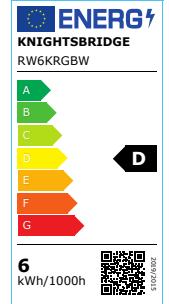

DATASHEET

RW6KRGBW

230V IP65 6W Fire-rated RGB and CCT Wi-Fi Downlight

www.mlaccessories.co.uk

MLA PART CODE	RW6KRGBW
DESCRIPTION	230V IP65 6W Fire-rated RGB and CCT Wi-Fi Downlight
NET WEIGHT (KG)	0.32
FINISH	White
DIFFUSER	Opal
DIMENSIONS (MM)	Diameter - 85 Projection - 7 Overall Height - 74 Recessed Depth - 67 Minimum Void - 120
CUT-OUT (MM)	Cut-out Diameter - 72
CONSTRUCTION	Construction - Aluminium Construction 2 - & polycarbonate
CLASS	II
IP RATING	IP65 (IP20 from above)
WATTAGE (W)	6
LAMP TECHNOLOGY	LED
LAMP INCLUDED	Yes
LUMENS (LM)	490
LUMENS LIGHT SOURCE ONLY (LM)	790
LUMEN TOLERANCE	5%
EFFICACY (LM/W)	128.2
CIRCUIT WATTAGE (W)	6.18
CCT	3000 - 5000K
LIGHT COLOUR	RGB+CCT
CRI	>80
SDCM	<6
RUNNING CURRENT (A)	0.027
DISPLACEMENT FACTOR	>0.9
SVM	0.006
PST-LM	0.1

BEAM ANGLE (DEGREES)	100
LIFE SPAN (HRS)	25,000
L70B50 LIFESPAN (HRS)	54,000
DIMMABLE	Yes*
FIRE-RATED	Tested to 30/60/90 minutes
IC RATED	Yes
OPERATING TEMPERATURE	35°C
INPUT VOLTAGE	230V 50Hz
CONNECTIVITY	Wi-Fi
DRIVER	EFFICIENCY FULL LOAD - 73
STANDBY POWER	0.45W
WARRANTY	2year(s)
MANUFACTURED IN ACCORDANCE WITH	BS EN 60598
ORIGIN OF MANUFACTURE	China
DECLARATION OF CONFORMITY (HELD ON FILE)	Yes
EAN	5056270804089